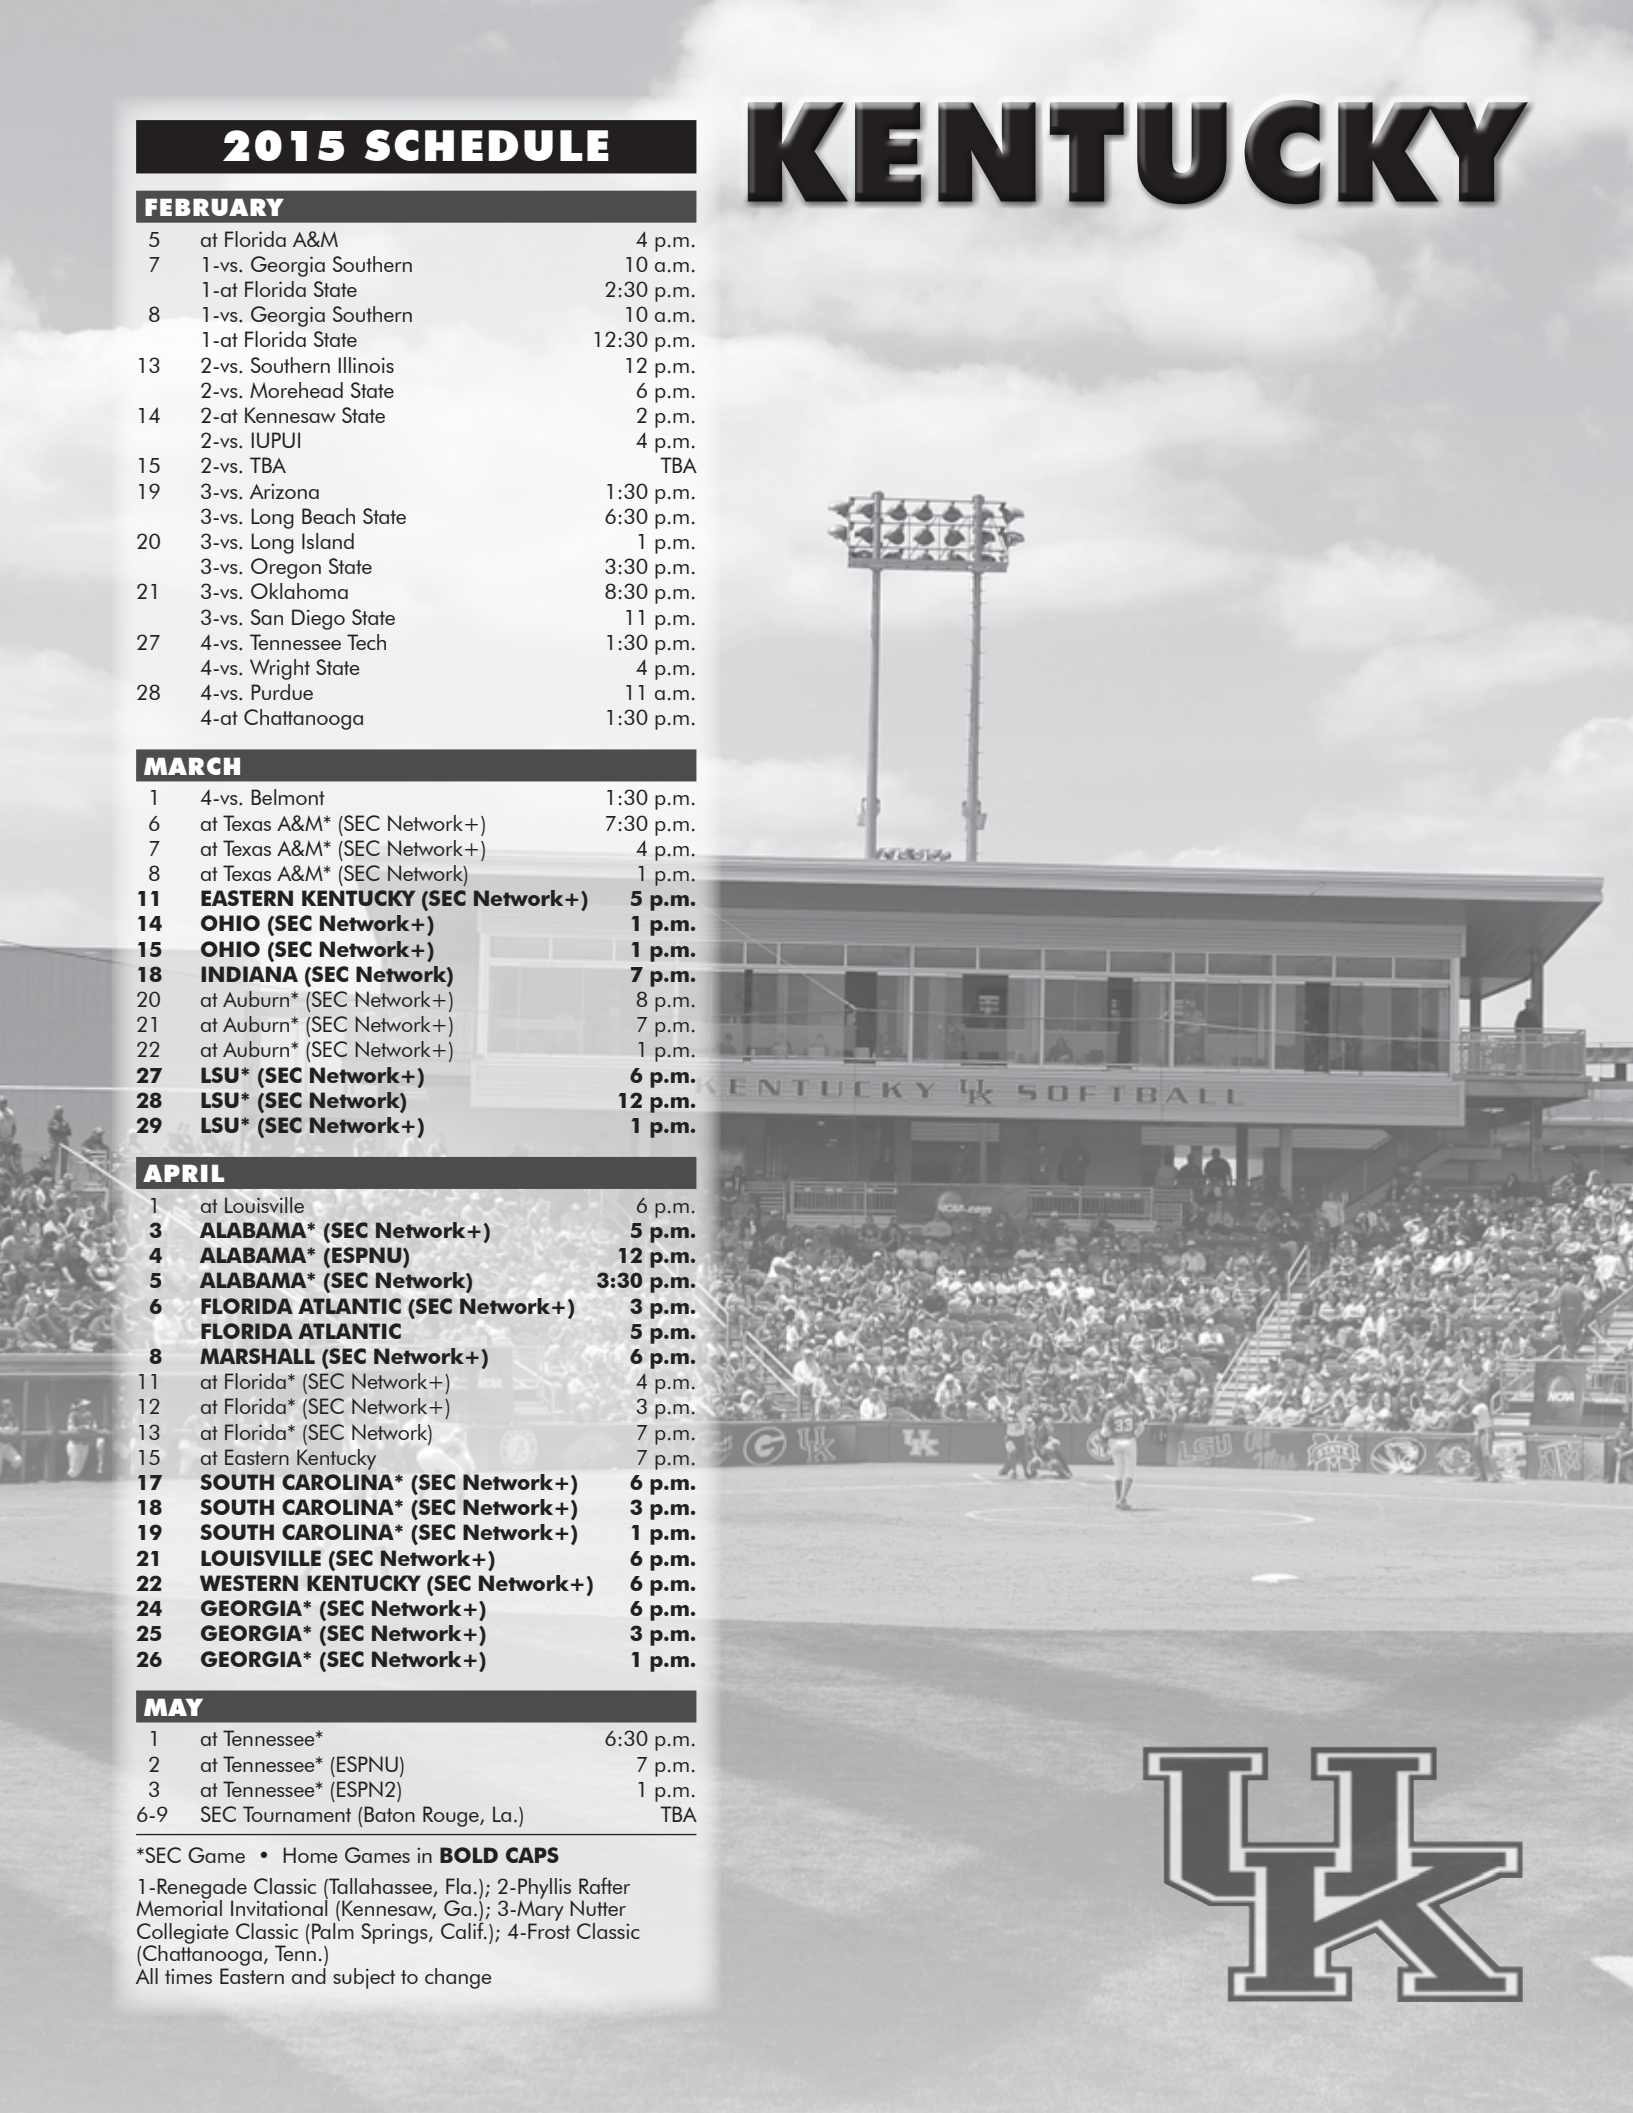

APRIL

1	at Louisville	6 p.m.
3	ALABAMA* (SEC Network+)	5 p.m.
4	ALABAMA* (ESPNU)	12 p.m.
5	ALABAMA* (SEC Network)	3:30 p.m.
6	FLORIDA ATLANTIC (SEC Network+)	3 p.m.
	FLORIDA ATLANTIC	5 p.m.
8	MARSHALL (SEC Network+)	6 p.m.
11	at Florida* (SEC Network+)	4 p.m.
12	at Florida* (SEC Network+)	3 p.m.
13	at Florida* (SEC Network)	7 p.m.
15	at Eastern Kentucky	7 p.m.
17	SOUTH CAROLINA* (SEC Network+)	6 p.m.
18	SOUTH CAROLINA* (SEC Network+)	3 p.m.
19	SOUTH CAROLINA* (SEC Network+)	1 p.m.
21	LOUISVILLE (SEC Network+)	6 p.m.
22	WESTERN KENTUCKY (SEC Network+)	6 p.m.
24	GEORGIA* (SEC Network+)	6 p.m.
25	GEORGIA* (SEC Network+)	3 p.m.
26	GEORGIA* (SEC Network+)	1 p.m.

MAY

1	at Tennessee*	6:30 p.m.
2	at Tennessee* (ESPNU)	7 p.m.
3	at Tennessee* (ESPN2)	1 p.m.
6-9	SEC Tournament (Baton Rouge, La.)	TBA

*SEC Game • Home Games in **BOLD CAPS**

1-Renegade Classic (Tallahassee, Fla.); 2-Phyllis Rafter Memorial Invitational (Kennesaw, Ga.); 3-Mary Nutter Collegiate Classic (Palm Springs, Calif.); 4-Frost Classic (Chattanooga, Tenn.)

All times Eastern and subject to change

KENTUCKY