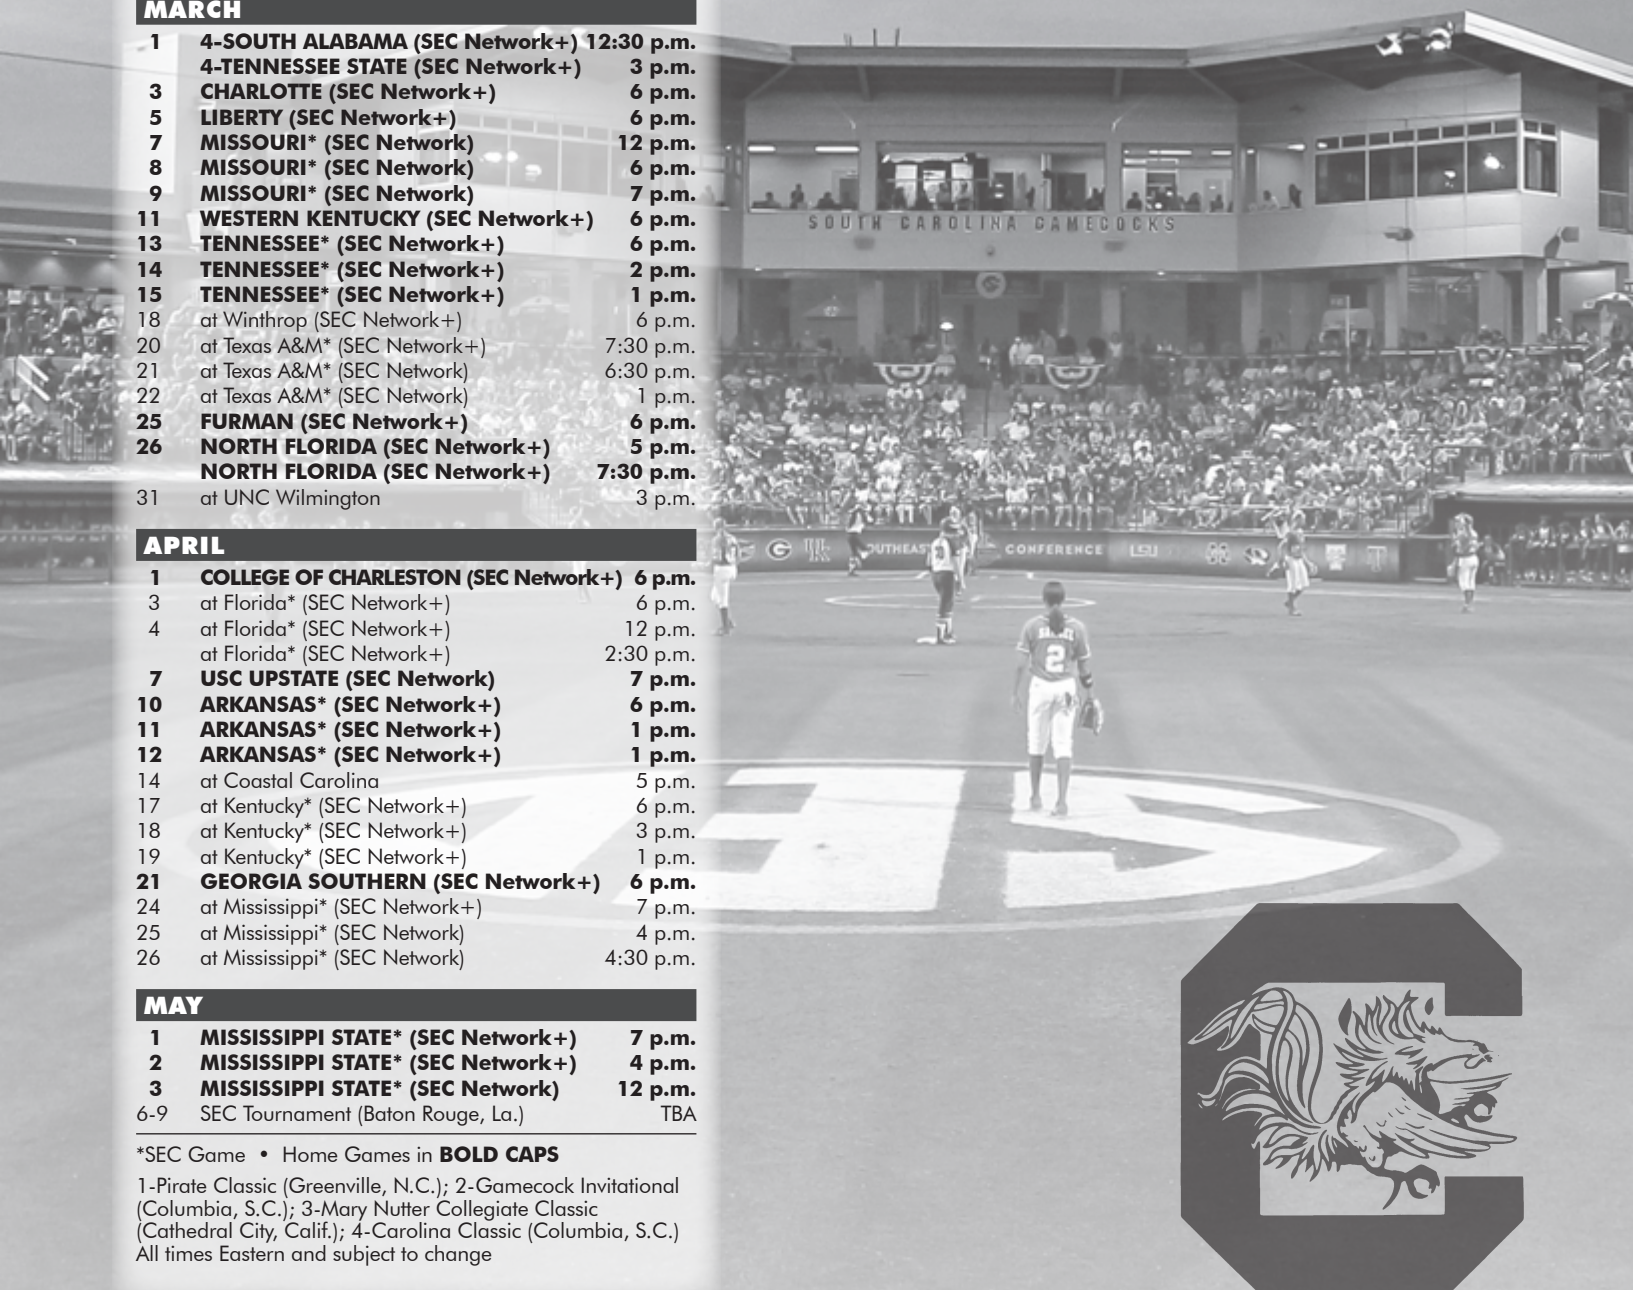

SOUTH CAROLINA

SOUTH CAROLINA

ALABAMA • ARKANSAS • AUBURN • FLORIDA • GEORGIA • KENTUCKY • LSU • OLE MISS

University of South Carolina Gamecocks Quick Facts

GENERAL INFORMATION

LOCATION: Columbia, S.C.
FOUNDED: 1801
ENROLLMENT: 31,288
NICKNAME: Gamecocks
COLORS: Garnet (PMS 202C) and Black
STADIUM (CAPACITY): Carolina Softball Stadium at Beckham Field (1,400)
DIMENSIONS: L-200, C-220, R-200
LETTERWINNERS RETURNING/LOST: 14/7
POSITION STARTERS RETURNING/LOST: 7/4
PITCHERS RETURNING/LOST: 2/1
NEWCOMERS: 7
2014 RECORD: 36-22
2014 SEC RECORD/FINISH: 11-13/T8th