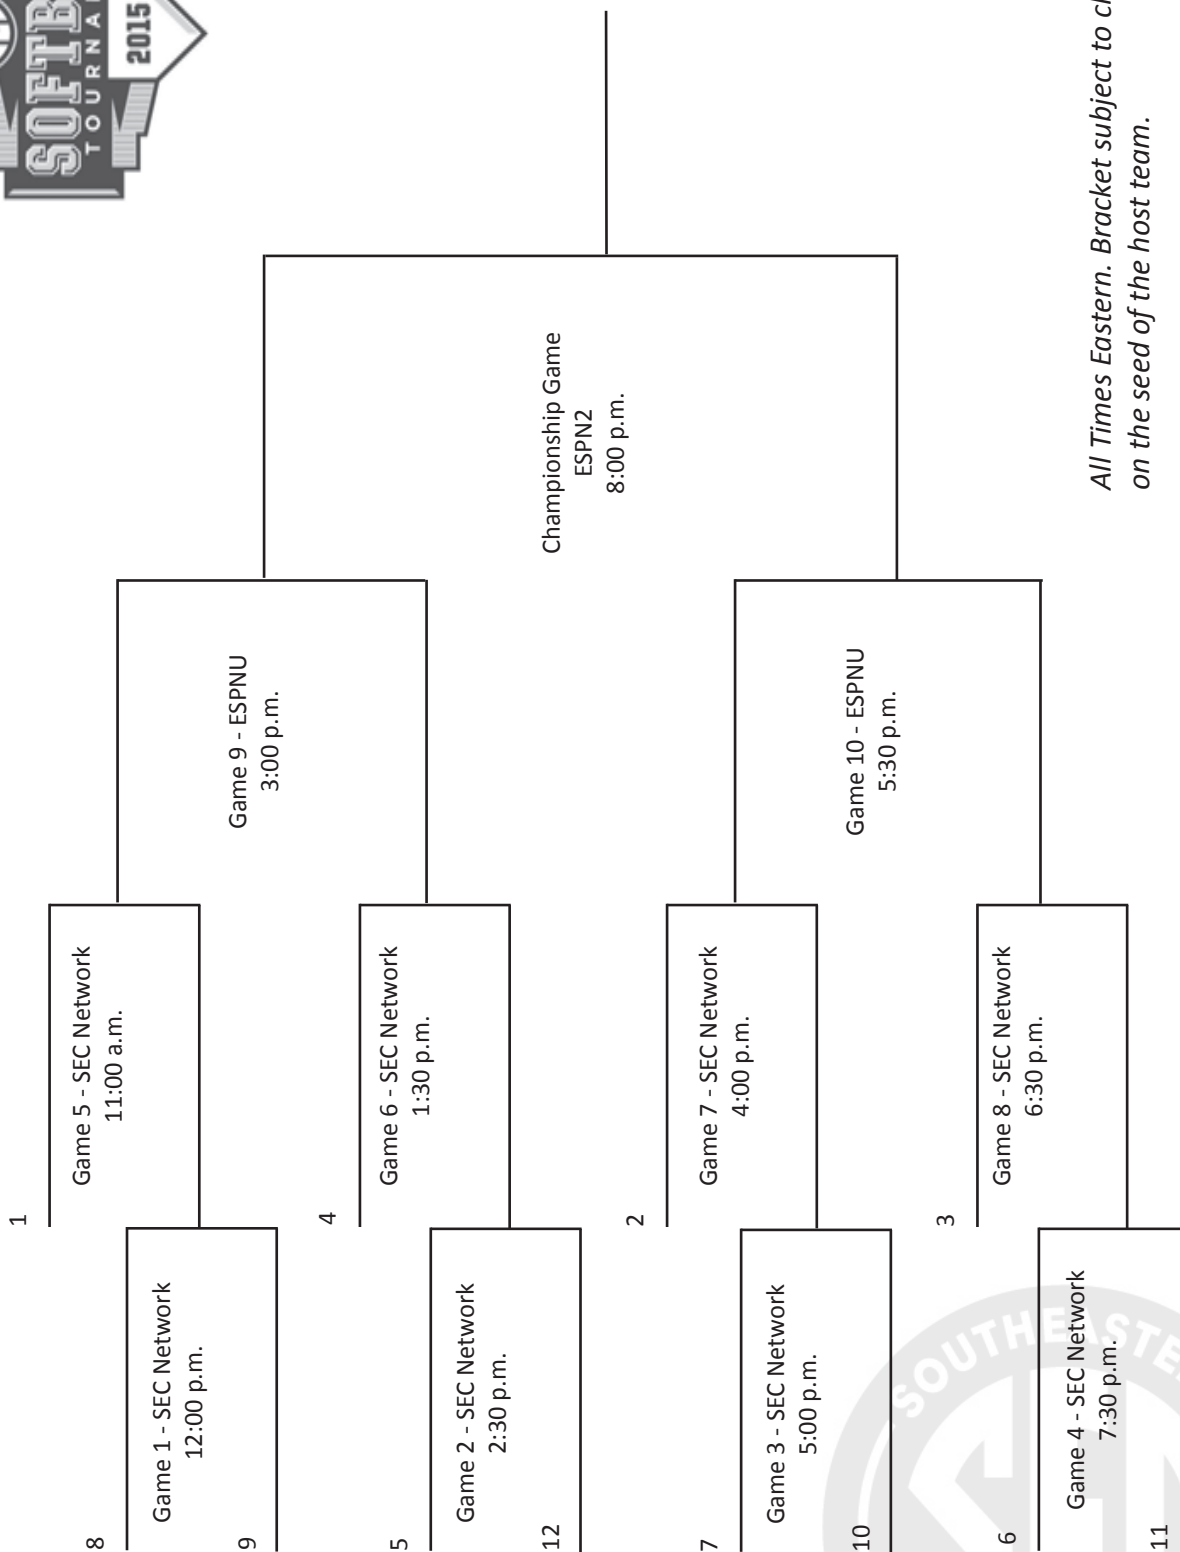

Sat., May 9

All Times Eastern. Bracket subject to change based on the seed of the host team.

SEC TOURNAMENT RESULTS

1997: Columbus, Ga.

Day 1: [5] Florida 6, Alabama 2; [6] Auburn 2, [3] Tennessee 0; [1] South Carolina 6, Florida 1; Auburn 4, [2] LSU 2. Day 2: Florida 2, Tennessee 1; LSU 4, Alabama 2; South Carolina 9, Auburn 0; Florida 4, LSU 3; Florida 7, Auburn 5. Day 3: Finals - South Carolina 6, Florida 0